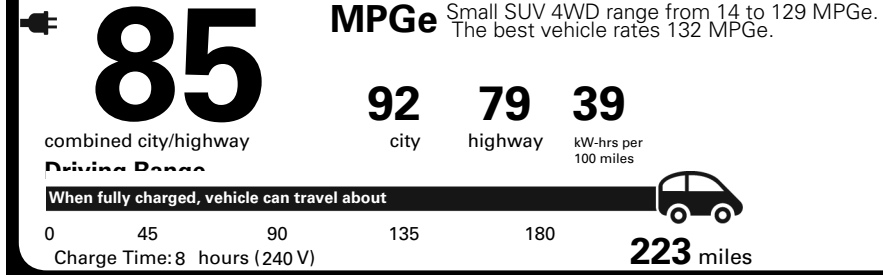

Instagram: @VolvoCarUSA
 Facebook: Volvo Car USA
 YouTube: Volvo Car USA

PRICING

IMPORTER'S SUGGESTED LIST PRICE P.O.E.:	\$ 53,550.00
Metallic Paint	695.00
Destination Charge	1,095.00
Total Suggested Retail Price:	\$ 55,340.00

Fuel Economy and Environment

Electric Vehicle

Fuel Economy

You save \$ 3,750 in fuel costs over 5 years compared to the average new vehicle.

Annual Fuel Cost \$ 850

Fuel Economy & Greenhouse Gas Rating (tailpipe only) **10** Smog Rating (tailpipe only) **10**